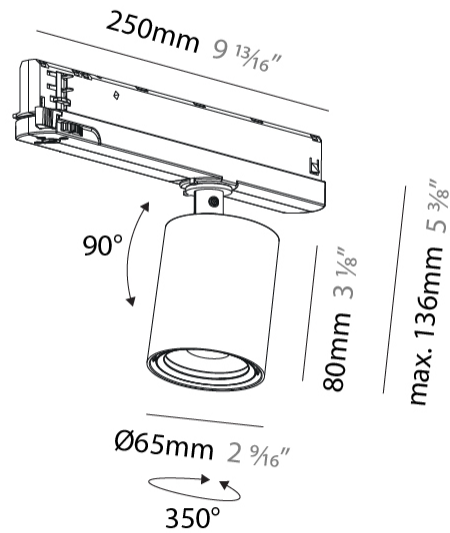

GENERAL

Series: Centriq
Subseries: Centriq In
Brand: Prolicht
Division: Architectural
Mounting Type: Track
Mounting Location: Ceiling
Subcategory: Spots

PHYSICAL

Shape: Cylinder
Diameter (mm): 65
Diameter (in): 2 ⁹/₁₆
Length (mm): 250
Length (in): 9 ¹³/₁₆
Height (mm): 136
Height (in): 5 ³/₈
Light Distribution: Adjustable / Direct
Weight (kg): 0.6
Fixture Finish: SSR / BKV / CWI / CRY / HAB / UFT / ITA / RUA / FTG / MYG / LOD / PUS / FRO / FUP / KIA / POP / BLS / SPG / MEY / GOH / GUM / CHC / COM / ABZ / JAG / OBR / MOS / ROR
Holder Finish: WHI / BLK
Accent Finish: SSR / BKV / CWI / CRY / HAB / LAG / UFT / ITA / RUA / RUR / MIC / FTG / MYG / TWT / LOD / PUS / FRO / FUP / KIA / POP / BLS / SPG / MEY / GOH / GUM / CHC / COM / ABZ / JAG
Fixture Material: Aluminum

ELECTRICAL

Lamp Type: LED (Zhaga Standard)
Input Wattage (W): 20
Total Output Wattage (W): 18.1
Dimming: Non-Dimmable / 0-10V Dimming
Driver Included: Yes
Driver Location: Integrated
Driver Type: Constant Current - 120Vac
Driver Class: Class 2
Input Voltage (V): 120

LED

Number of LEDs: 1
Color Temperature (°K): 2700 / 3000 / 3500 / 4000
Max. Delivered Lumen (lm): 1362 / 1467 / 1526 / 1557
Nominal Lumen (lm): 1672 / 1800 / 1872 / 1910
CRI: >90 CRI
Lamp Life (hrs): 50000

OPTICAL

Beam Angle: 12
Adjustability: Rotational 360°; Tilt 90° (±45°)

RATINGS AND CERTIFICATIONS

Certified By: Certified for North American Standards
IP rating: IP20