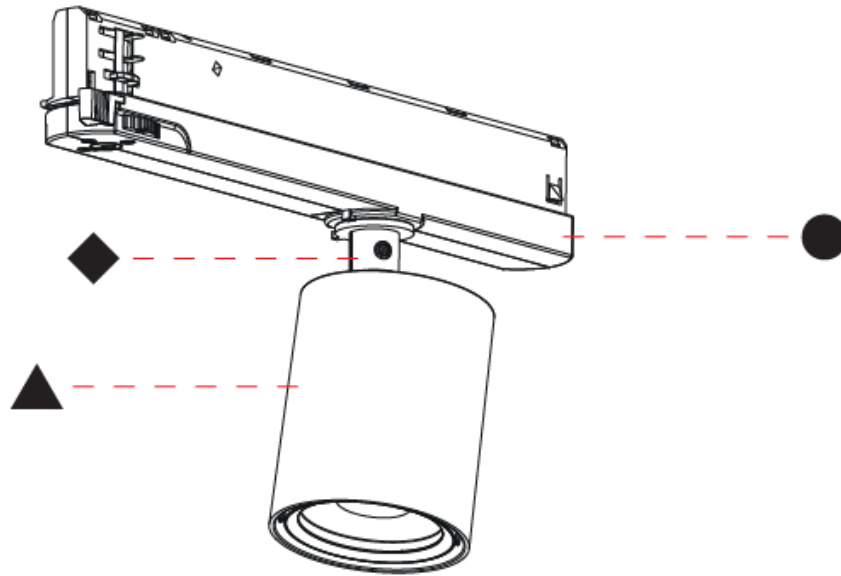

CENTRIQ IN TRACK

A3T215-

PROJECT _____

TYPE _____

SPECIFIER _____

QUANTITY _____

DATE _____

A